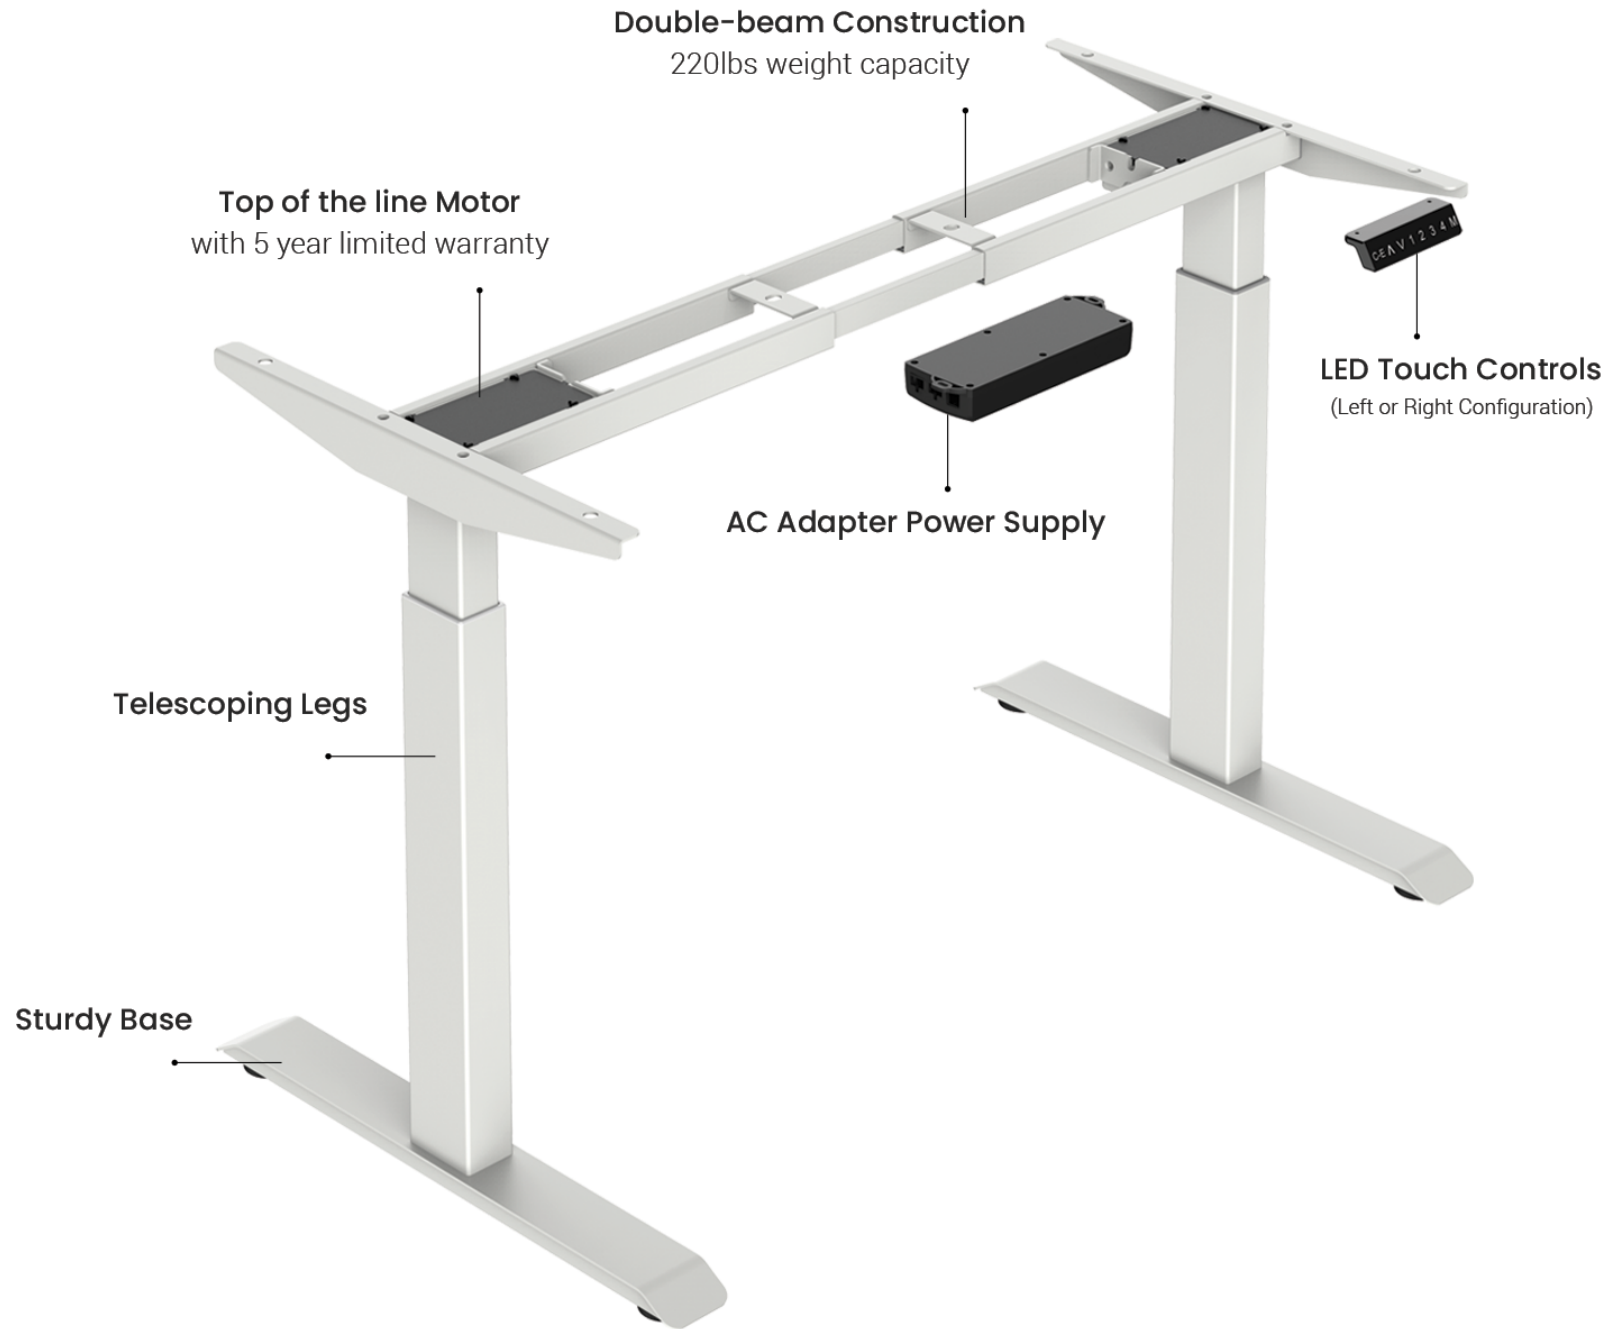

Sit Stand Elevate

MODERN EMIRATE FURNITURE

Height Adjustable

Desk

120 Kg

Weight Capacity

**711mm-
1170mm**

Height Range

Assembly Tools Included
Wire Management Included

Elegant Controller

Height adjustment and Memory Setting
Adjust the desk to your desired position

4 Memory Presets

Android Compatible

iOS Compatible

Bluetooth Enabled

Power Saving Functionality

Activity Tracker

Legs Color Options

White

Gray

Black

Desktop Features

Scratch Resistant

Water Resistant

Curved Edges

Cable Friendly Design

Pre-Drilled Holes

Walnut

Oak

White

Options available in 47 & 59 inches