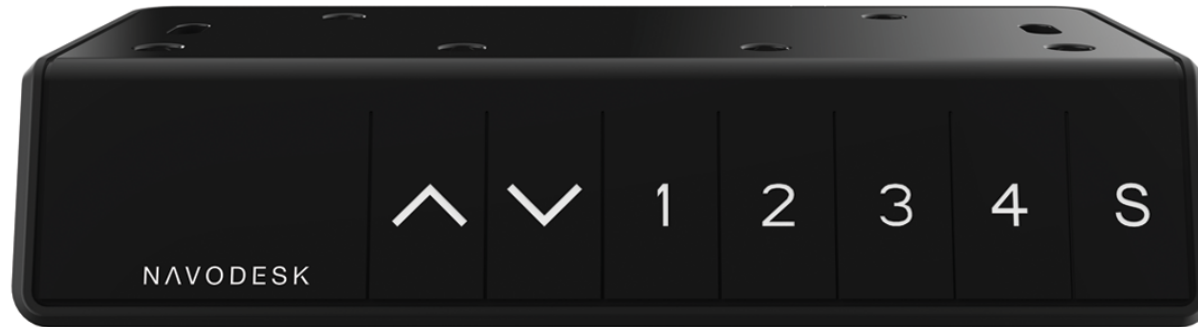

Sit Stand Elevate

MODERN EMIRATE FURNITURE

Height Adjustable

Desk

120 Kg

Weight Capacity

**711mm-
1170mm**

Height Range

Assembly Tools Included
Wire Management Included

Elegant Controller

Height adjustment and Memory Setting
Adjust the desk to your desired position

4 Memory Presets

Android Compatible

iOS Compatible

Bluetooth Enabled

Power Saving Functionality

Activity Tracker

Legs Color Options

White

Gray

Black

Desktop Features

Scratch Resistant